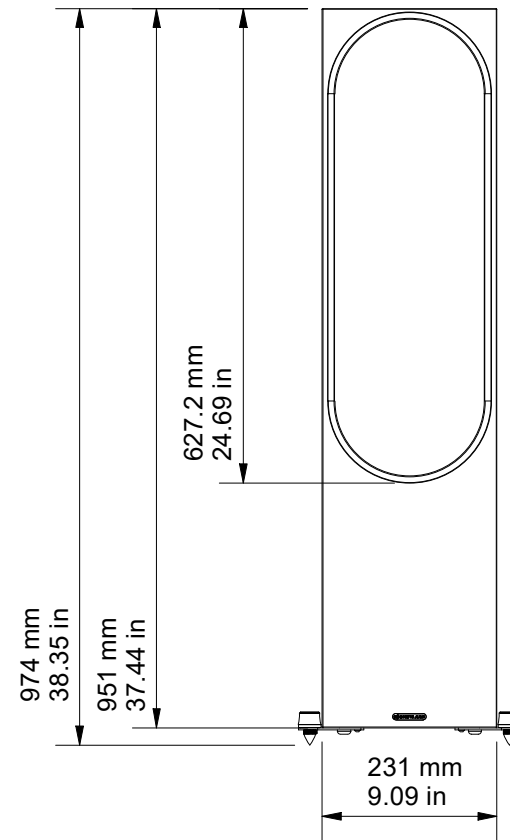

SIDE

FRONT

FRONT (GRILLE OFF)

BACK

BOTTOM

DRAWING FOR REFERENCE ONLY

BRONZE 500

RANGE: BRONZE SERIES 6G