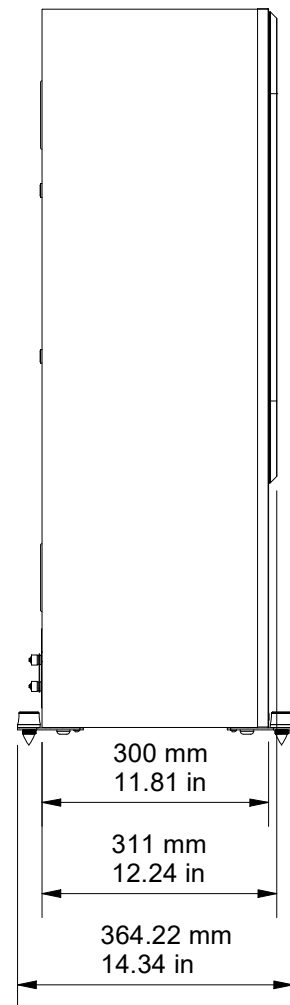

SIDE

FRONT

FRONT (GRILLE OFF)

BACK

BOTTOM

DRAWING FOR REFERENCE ONLY

BRONZE 500

RANGE: BRONZE SERIES 6G