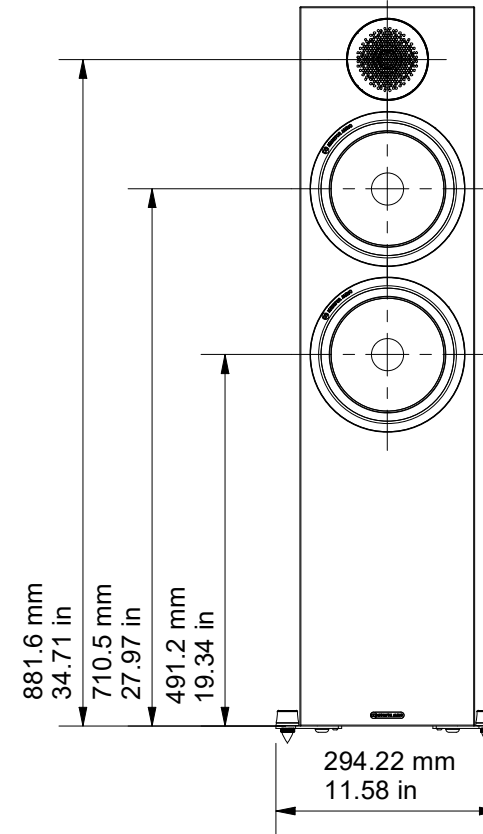

SIDE

FRONT

FRONT (GRILLE OFF)

BACK

BOTTOM

DRAWING FOR REFERENCE ONLY

BRONZE 500

RANGE: BRONZE SERIES 6G