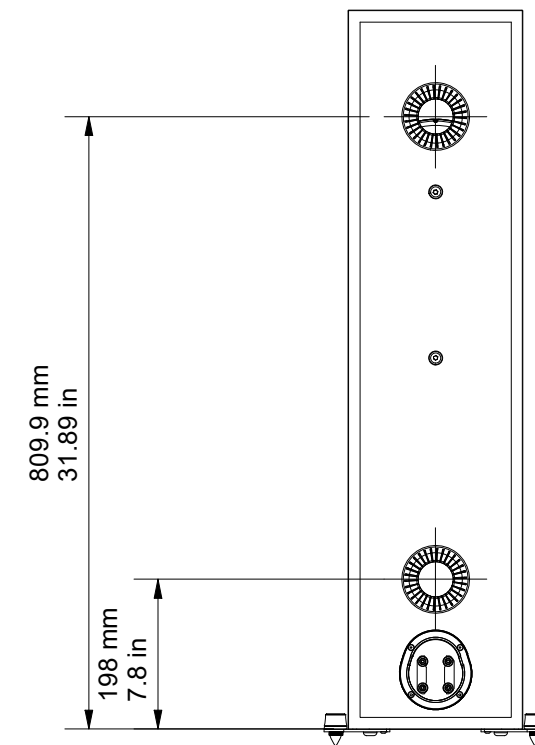

SIDE

FRONT

FRONT (GRILLE OFF)

BACK

BOTTOM

DRAWING FOR REFERENCE ONLY

BRONZE 500

RANGE: BRONZE SERIES 6G