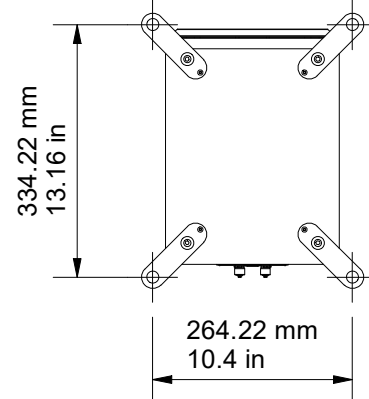

SIDE

FRONT

FRONT (GRILLE OFF)

BACK

BOTTOM

DRAWING FOR REFERENCE ONLY

BRONZE 500

RANGE: BRONZE SERIES 6G